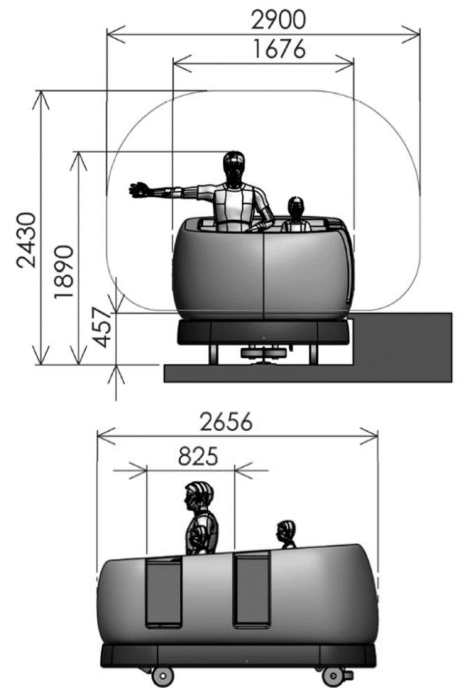

## Track Based Dark Ride

Sansei's Track Based Dark Ride consists of multiple number of individual, non-connected vehicles. The vehicles are guided along the ride track by a special vehicle mounted bogie assembly. Theming of the vehicle can be customized in many different ways. Onboard audio, lighting and interactive systems can be incorporated in the vehicles. With the small turning radius of 1.3 m, this ride can be easily fit in any location, including existing building.

- |                |               |              |              |
|----------------|---------------|--------------|--------------|
| ✓ Track Length | 100-200 m     | ✓ Speed      | 0.9-1.8 m/s  |
| ✓ Capacity     | 2-8 persons   | ✓ THC        | 480-1500 pph |
| ✓ Vehicles     | 4-10 vehicles | ✓ Ride Cycle | 3-7 min      |