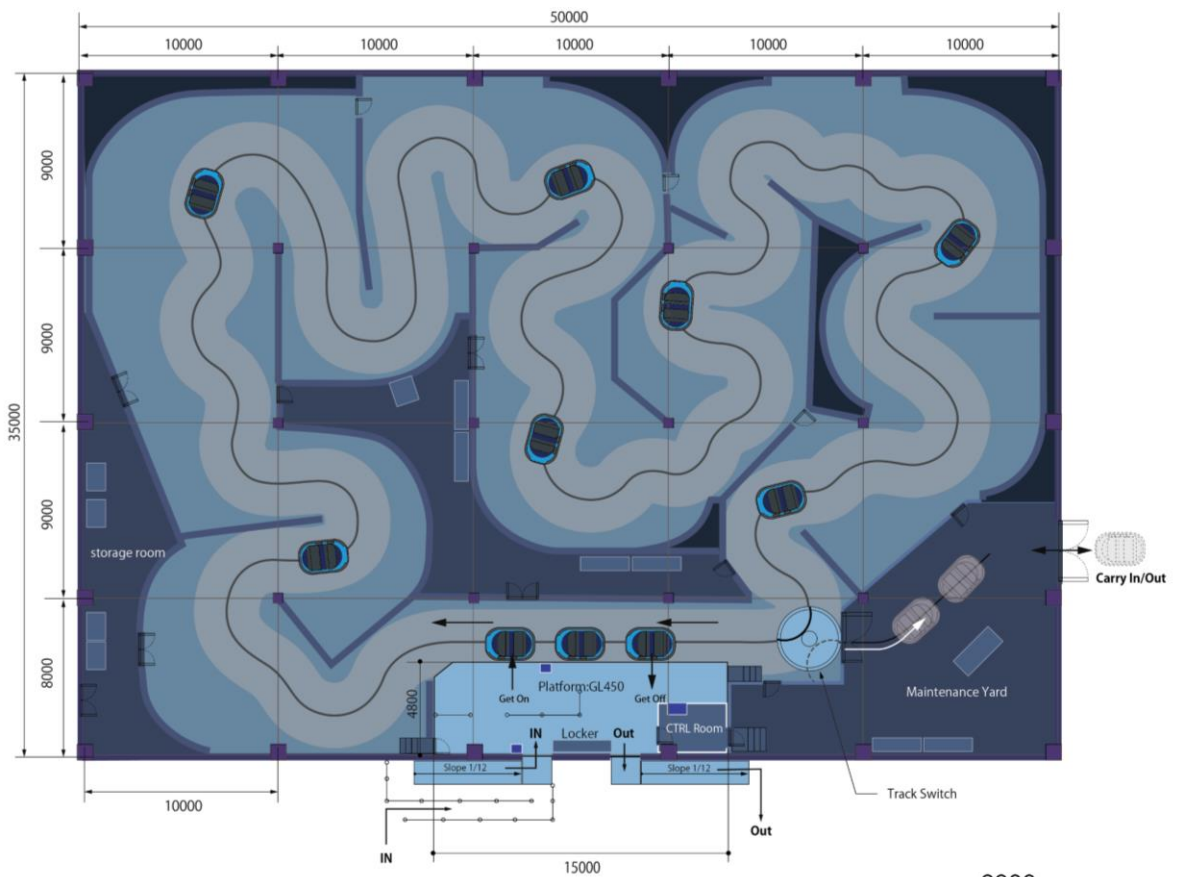

**Track Based  
Dark Ride**

Sansei Technologies delivers  
excitement throughout the world.

**MOVING** *for* **SMILES.**

Sansei Technologies, Inc.

3-29, Miyahara 4-Chome,  
Yodogawa-ku, Osaka #532-0003 JAPAN

## Track Based Dark Ride

Sansei's Track Based Dark Ride consists of multiple number of individual, non-connected vehicles. The vehicles are guided along the ride track by a special vehicle mounted bogie assembly. Theming of the vehicle can be customized in many different ways. Onboard audio, lighting and interactive systems can be incorporated in the vehicles. With the small turning radius of 1.3 m, this ride can be easily fit in any location, including existing building.

- |                |               |              |              |
|----------------|---------------|--------------|--------------|
| ✓ Track Length | 100-200 m     | ✓ Speed      | 0.9-1.8 m/s  |
| ✓ Capacity     | 2-8 persons   | ✓ THC        | 480-1500 pph |
| ✓ Vehicles     | 4-10 vehicles | ✓ Ride Cycle | 3-7 min      |