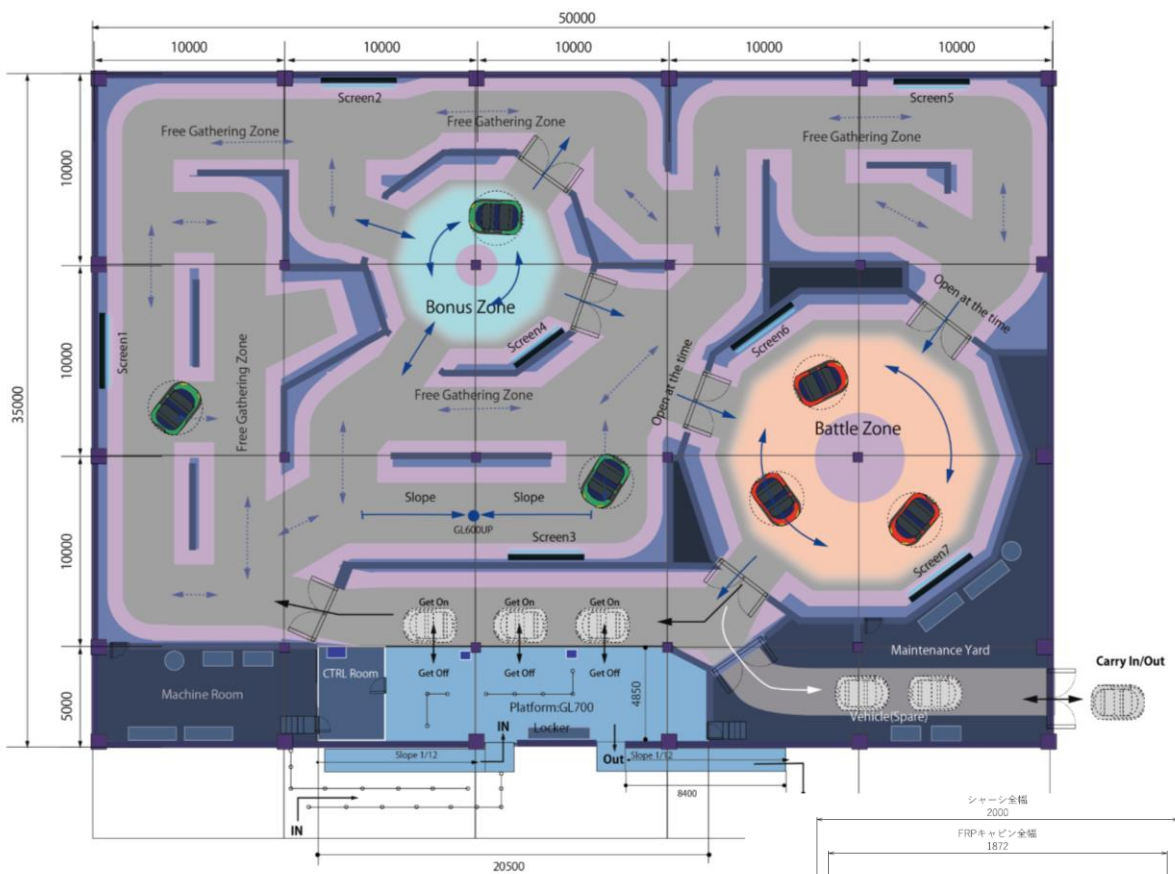

Trackless Dark Ride

Sansei's Trackless Dark Ride consists of multiple number of individual, non-connected vehicles. The vehicles are able to move freely based on preset ride program and layout, which can be changed upon customers' request. Theming of the vehicle and layout can be customized in many different ways. Onboard audio, lighting and interactive systems can be incorporated in the vehicles.

- ✔ Vehicles : 4-10 vehicles
- ✔ Capacity : 4-8 persons
- ✔ Speed : 0.6-1.3 m/s
- ✔ THC : 480-960 pph
- ✔ Ride Cycle : 3-5 min