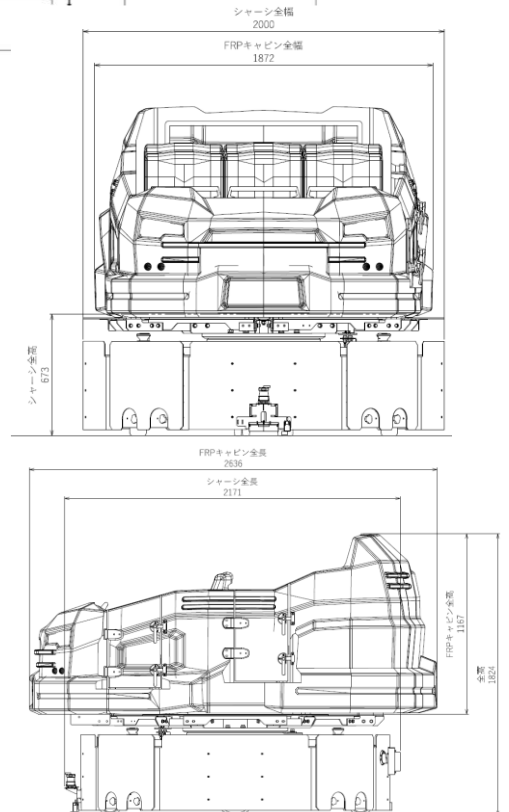

Trackless Dark Ride

Sansei's Trackless Dark Ride consists of multiple number of individual, non-connected vehicles. The vehicles are able to move freely based on preset ride program and layout, which can be changed upon customers' request. Theming of the vehicle and layout can be customized in many different ways. Onboard audio, lighting and interactive systems can be incorporated in the vehicles.