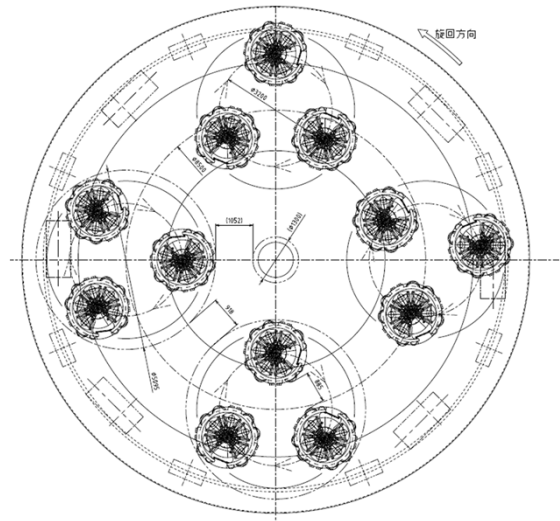

Tea Cup

Sansei Group delivers
excitement throughout the world.

MOVING *for* SMILES.

Sansei Technologies, Inc.
3-29, Miyahara 4-Chome,
Yodogawa-ku, Osaka #532-0003 JAPAN

Contact us : r.info@sansei-technologies.com
<https://www.sansei-technologies.com/eng/>

©2023 The LEGO Group. LEGOLAND is a part of Merlin Entertainments Ltd.

Tea Cup

On this fun interactive ride, riders can rotate the manual wheel in front of them to spin the cabin by themselves while the table floors turn round at different speed. Any group of family or friends can be seated together to share the excitement, as it can accommodate different generations from little kids to elders.

- ✔ Diameter 13 m
- ✔ Capacity 48 persons
- ✔ Ride Cycle 3 min

- ✔ Small Table Rotation Speed 8 rpm
- ✔ Large Table Rotation Speed 4 rpm
- ✔ THC 960 pph