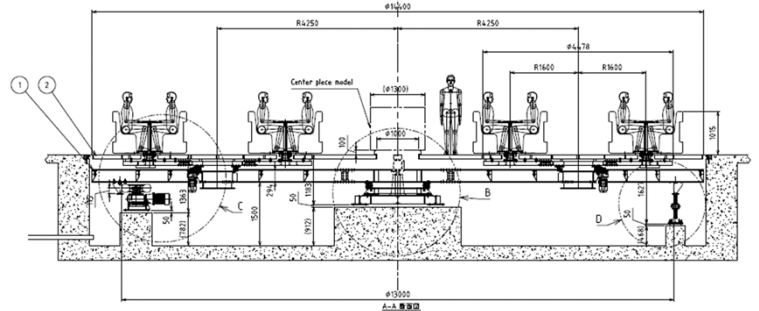

- ✔ Diameter 13 m
- ✔ Capacity 48 persons
- ✔ Ride Cycle 3 min

- ✔ Small Table Rotation Speed 8 rpm
- ✔ Large Table Rotation Speed 4 rpm
- ✔ THC 960 pph