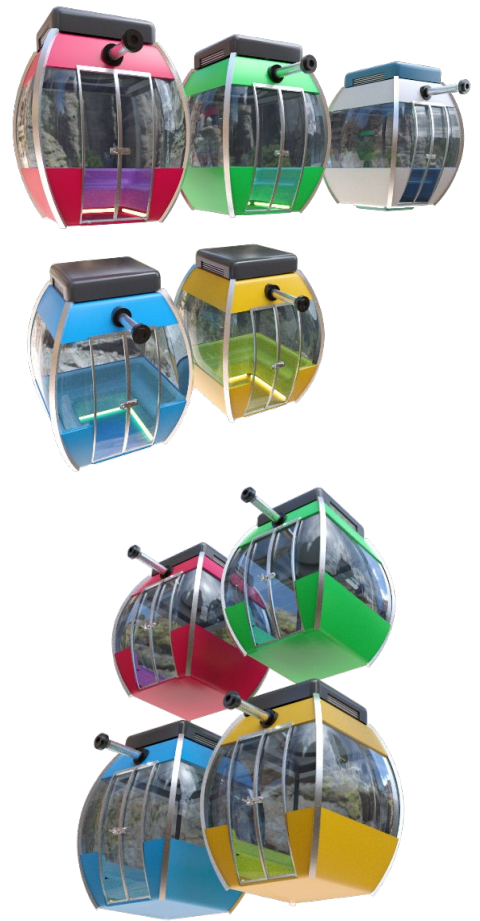

**Ferris
Wheel**

Sansei Technologies delivers
excitement throughout the world.

MOVING *for* **SMILES.**

Sansei Technologies, Inc.

3-29, Miyahara 4-Chome,
Yodogawa-ku, Osaka #532-0003 JAPAN

Contact us : r.info@sansei-technologies.com
<https://www.sansei-technologies.com/eng/>

Ferris Wheel

Sansei's Ferris Wheel attraction can be a popular landmark of the park. Riders will experience the panoramic view of the entire surroundings from different elevation and positions while the gondola makes a full upright rotation. Any family or friends can share the special moments together regardless of generation.

✓ Height	50-100 m	✓ Speed	13 m/min
✓ Gondolas	30-48 gondolas	✓ THC	960-1100 pph
✓ Capacity	6 persons	✓ Ride Cycle	11-13 min