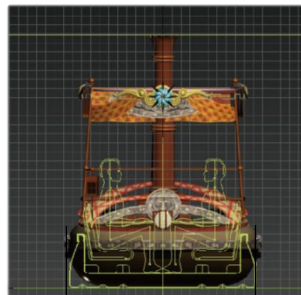

Boat Ride

Sansei Technologies delivers
excitement throughout the world.

MOVING *for* SMILES.

Sansei Technologies, Inc.

3-29, Miyahara 4-Chome,
Yodogawa-ku, Osaka #532-0003 JAPAN

Contact us : r.info@sansei-technologies.com
<https://www.sansei-technologies.com/eng/>

© 2023 SANRIO CO., LTD. APPROVAL No.P1505092

Boat Ride

Be it jungles or toy world, the adventure boat can cruise through any scenes created along the course. You can create a ride that slowly floats along in a landscaped area, or you can enjoy a themed story that can only be experienced from the boat. The layout of the water channel can be completely customized to meet your requirements.

2080

3500

✓ Flume Length 280-400 m

✓ THC 250-800 pph

✓ Capacity 6-20 persons

✓ Ride Cycle 10-15 min