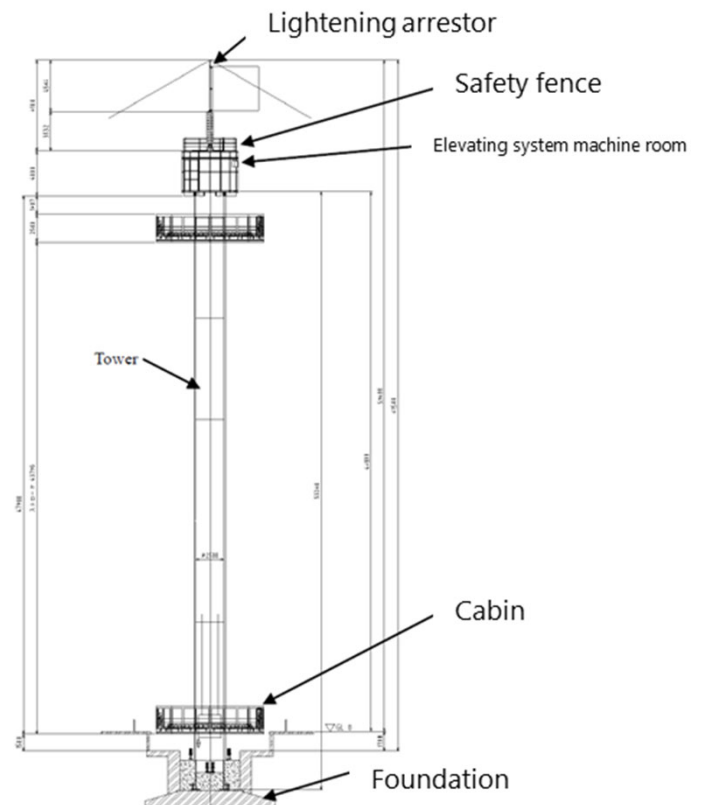

©2023 The LEGO Group. LEGOLAND is a part of Merlin Entertainments Ltd.

Observation Tower

Observation Tower of Sansei Technologies is a unique tower-type ride in which the passengers can travel safely and comfortably from the ground level in the slowly rotating cabin to the top where they would find a spectacular view of the park and surrounding area. Cabin rotates slowly as it goes up to the top position. Passengers enjoy seeing landscape of the park and cities.

- ✓ Height 45-150 m
- ✓ Capacity 40-150 persons
- ✓ Lifting Speed 30-45 m/min

- ✓ Ride Cycle 3-10 min
- ✓ THC 400-900 pph